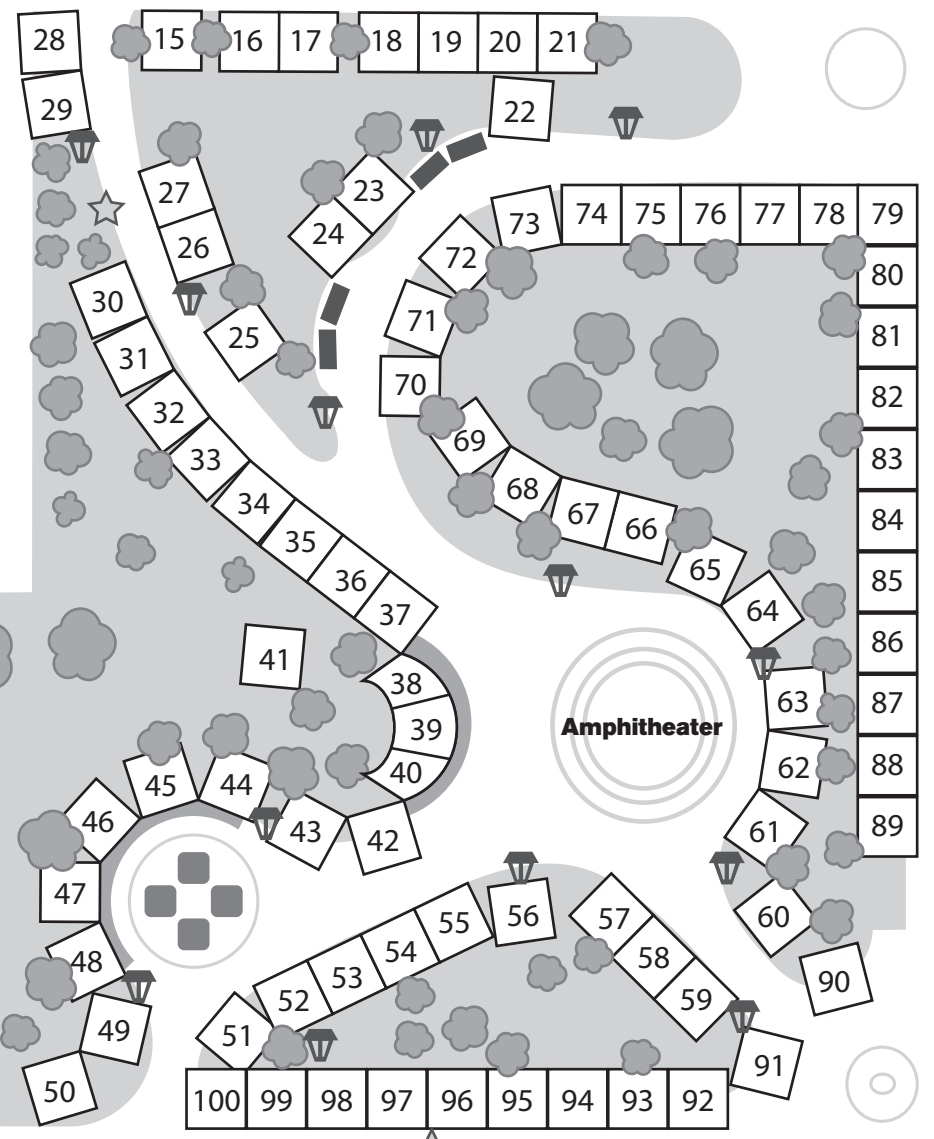

North Artist Entrance
& Registration

South Artist Entrance
& Registration

map not to scale

- ☆ Electricity
- Tree
- 🔦 Lamp Post

☆ 14 13 12 11 10 9 8 7 6 5 4 3 2 1

Main Stage
Belden Ave

Beer & Wine Tent
Toilets ▶

Entrance to Beer Garden

Entrance to Beer Garden

Beer Garden

Oakley Ave

6
7
8
9
10
ATM truck

Food vendors

5
4
3
2
1

Entrance to Beer Garden

Driveway

Alley

Alley

New Jazz
Roots Stage

Western Ave

Lyndale Ave

W. Oakley Ave
non-profits

E. Oakley Ave
non-profits

101 102 103 104 105 106 107 108 109 110 111 112 113

114 115 116 117 118 119 120 121 122 123 124 125 126

198 197 196 195 194 193 192 191 190 189 188

187 186 185 184 183 182 181 180 179

178 177 176 175 174 173