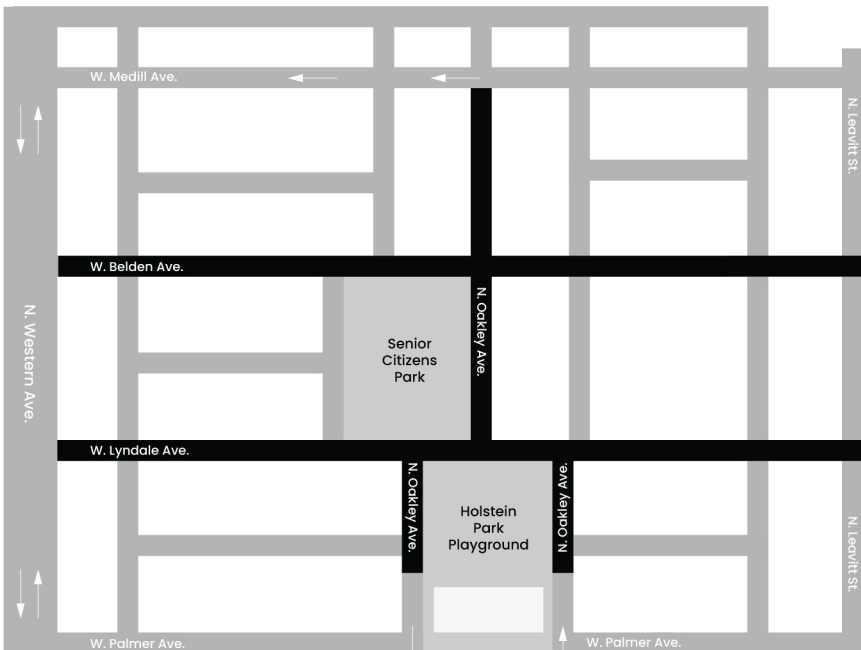

BUCKTOWN ARTS FEST

NO PARKING SATURDAY • 8/26 & SUNDAY • 8/27

The following streets will be closed to non-fest related traffic from **12:00 am on Saturday** through **10:00 pm on Sunday**. Cars parked within the areas marked in black will be towed.

BELDEN AVE.

From the alley East of Western Ave. to the alley East of Oakley

LYNDALE ST.

From the alley East of Western Ave. to Leavitt St.

OAKLEY AVE

From Palmer North to Lyndale on the East side of Holstein Park and Lyndale North to 2304 & 2305 N. Oakley.

Please do not remove parking signs. It may result in getting your neighbor towed. Sometimes the city puts up extra signs around the fest area. We will take those extra signs down by Friday evening at the latest.