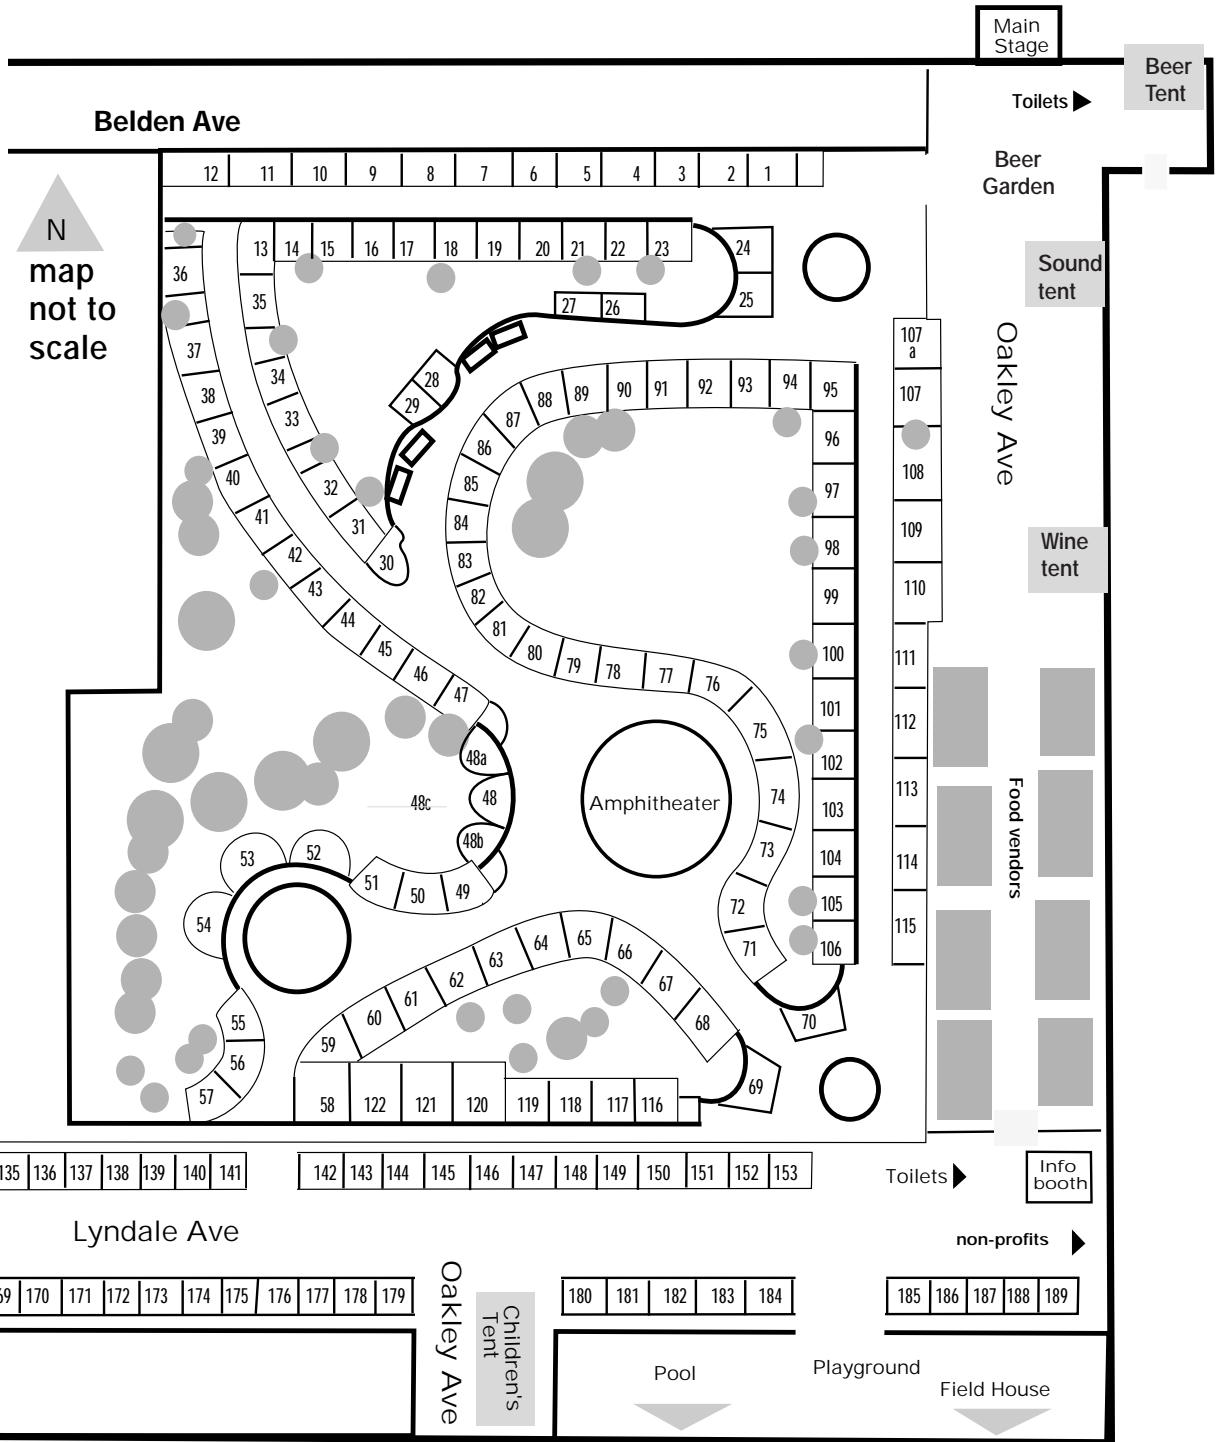

2006 BUCKTOWN ARTS FEST

N
map
not to
scale

Western Ave

Belden Ave

Lyndale Ave

Oakley Ave

Pool

Playground

Field House

Children's
Tent

non-profits

Info
booth

Toilets

Food vendors

Wine
tent

Sound
tent

Beer
Garden

Beer
Tent

Main
Stage

Toilets